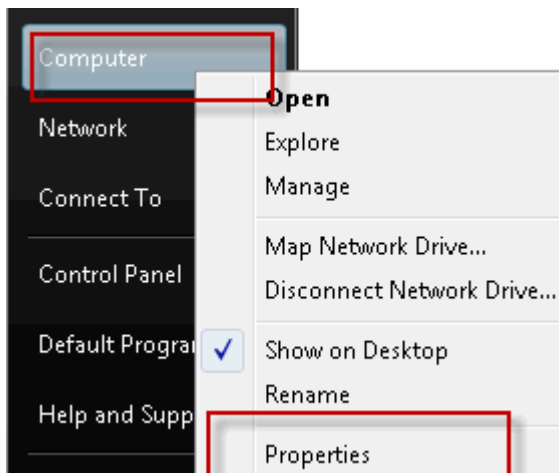

## 7. How to find Full Computer's Name?

- On the Desktop, right-click 'My Computer'

- Select 'Computer Name' tab and look for the field 'Full Computer Name'